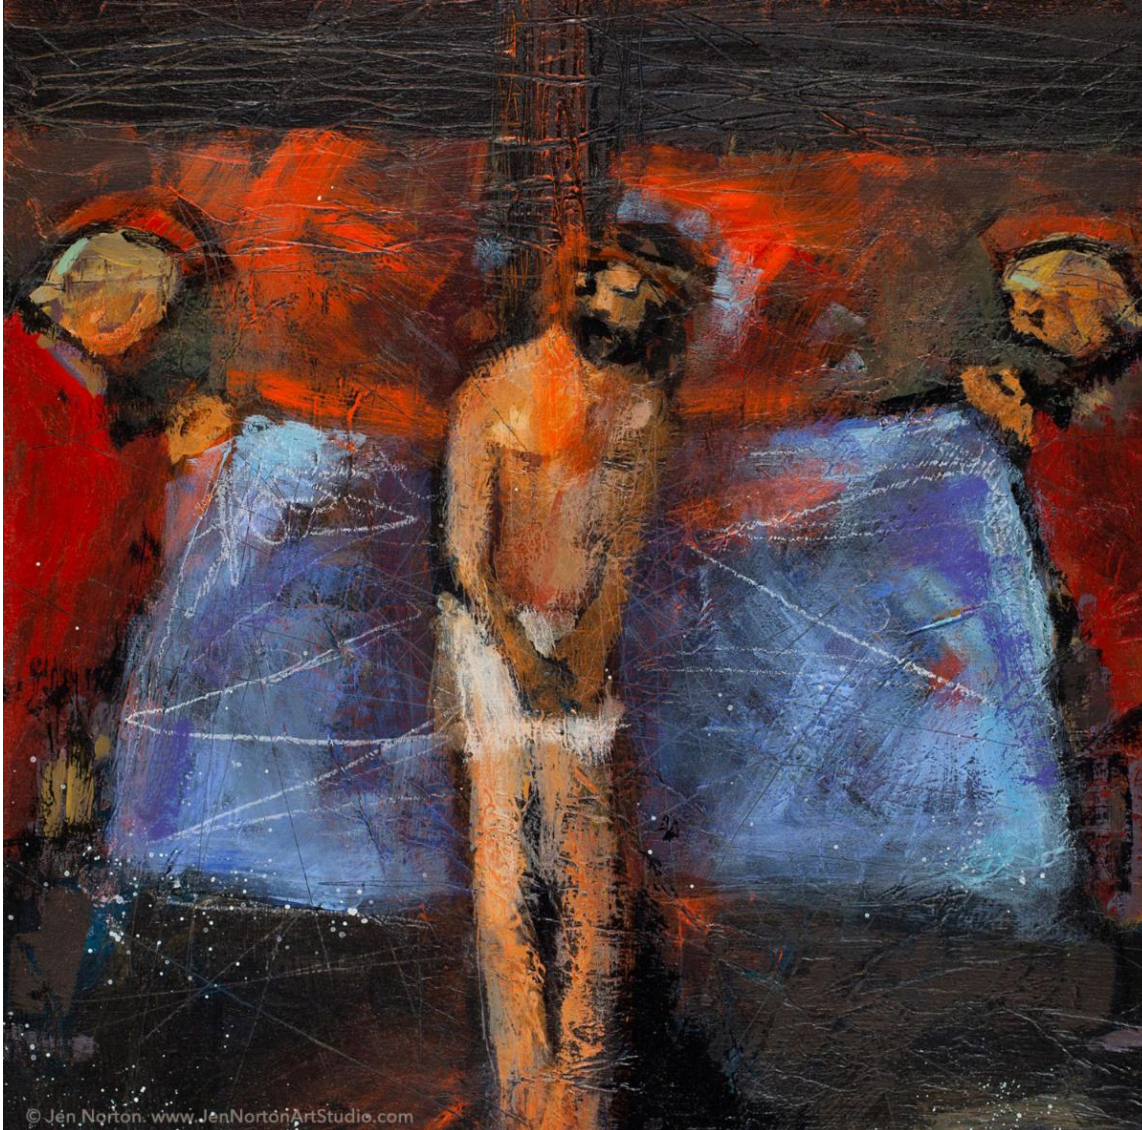

Living Lent 2023

Station Ten of the Cross | March 26

Jesus is Stripped of His Garments

And when they came to a place called Golgotha (which means the place of a skull), they offered him wine to drink, mingled with gall; but when he tasted it, he would not drink it. And when they had crucified him, they divided his garments among them by casting lots; then they sat down and kept watch over him there.

Matthew 27: 33-36 RSV

Encouragement for the Lenten Journey:

The soldiers stripped Jesus of His clothes and made Him stand in front of the crowd humiliated and exhausted. He had nothing left, absolutely nothing. We all know what it feels like to be embarrassed and humiliated by others, but we are known by a God who created us in His own image. Take a moment and say one positive thing about each member in your family. This is how our God sees us.